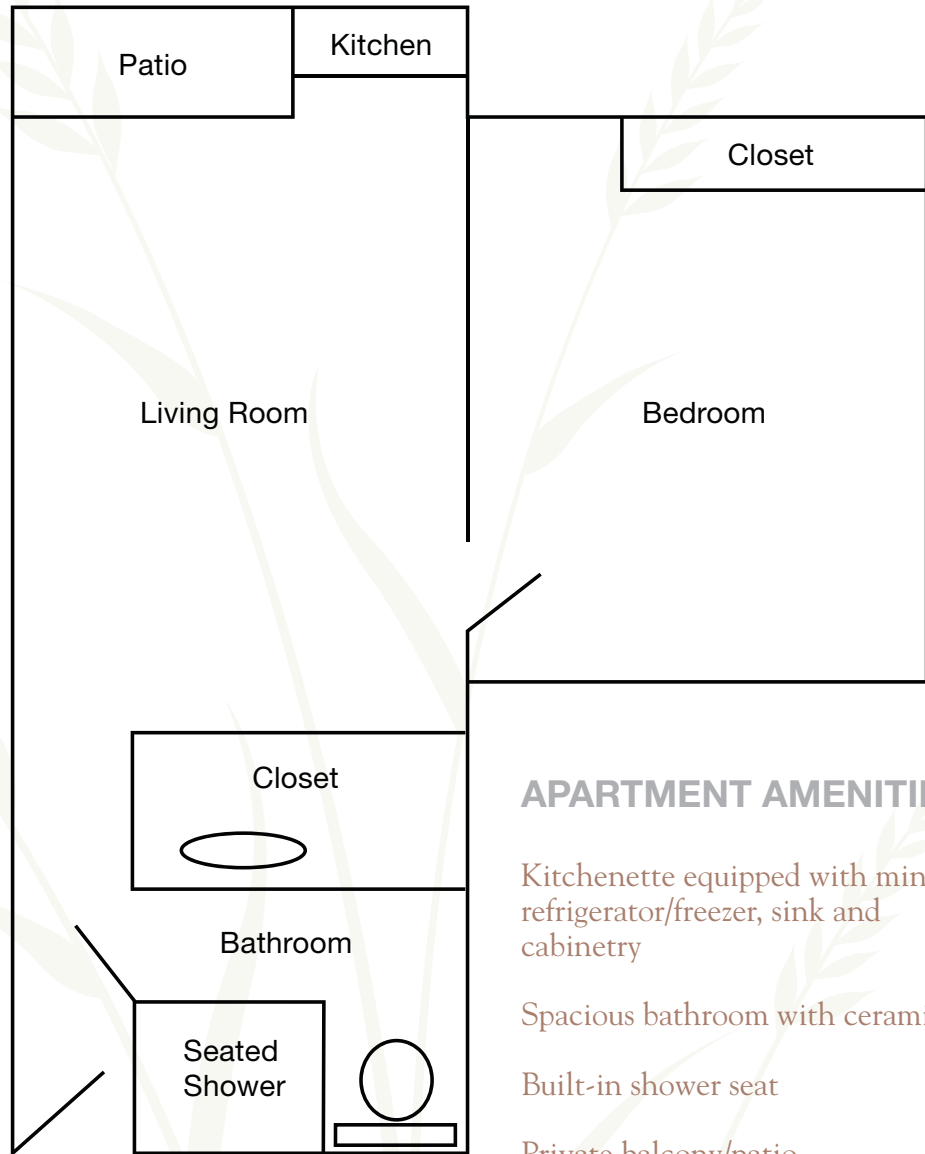

FLOOR PLAN - ONE BEDROOM

APARTMENT AMENITIES:

Kitchenette equipped with mini refrigerator/freezer, sink and cabinetry

Spacious bathroom with ceramic tile

Built-in shower seat

Private balcony/patio

Ceiling fixtures

Spacious closets

Basic cable included

Emergency call system